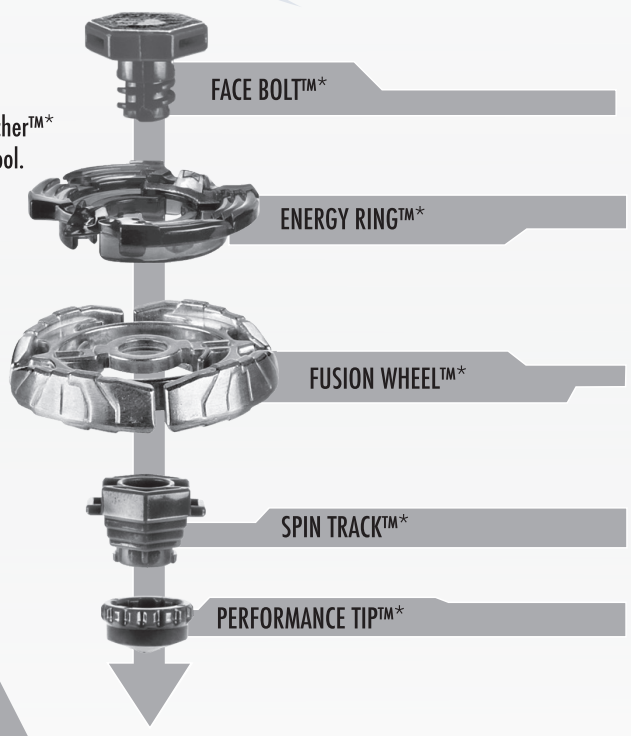

**AGES 8+**  
20917/19495Asst.

**BB-47**  
**BALANCE**  
**EARTH EAGLE™ 145WD**

Includes  
5-piece top,  
Ripcord Launcher™\*  
& assembly tool.

Before assembly and playing, please read instructions. Please keep these instructions for future reference.

**⚠ WARNING:**  
Do not use Beyblade™ tops or Beystadium™ (sold separately) on tables or other elevated surfaces.

### APPLY LABELS AS SHOWN

Remove temporary decals and apply permanent decals as shown.