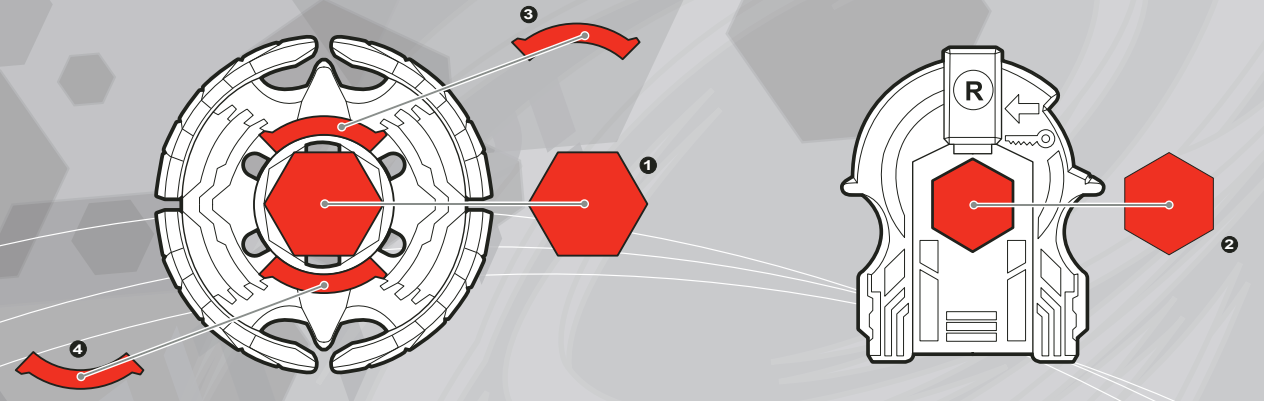

**AGES 8+**  
20917/19495Asst.

**BB-47**  
**BALANCE**  
**EARTH EAGLE™ 145WD**

Includes  
5-piece top,  
Ripcord Launcher™\*  
& assembly tool.

Before assembly and playing, please read instructions. Please keep these instructions for future reference.

**⚠ WARNING:**  
Do not use Beyblade™ tops or Beystadium™ (sold separately) on tables or other elevated surfaces.

### APPLY LABELS AS SHOWN

Remove temporary decals and apply permanent decals as shown.