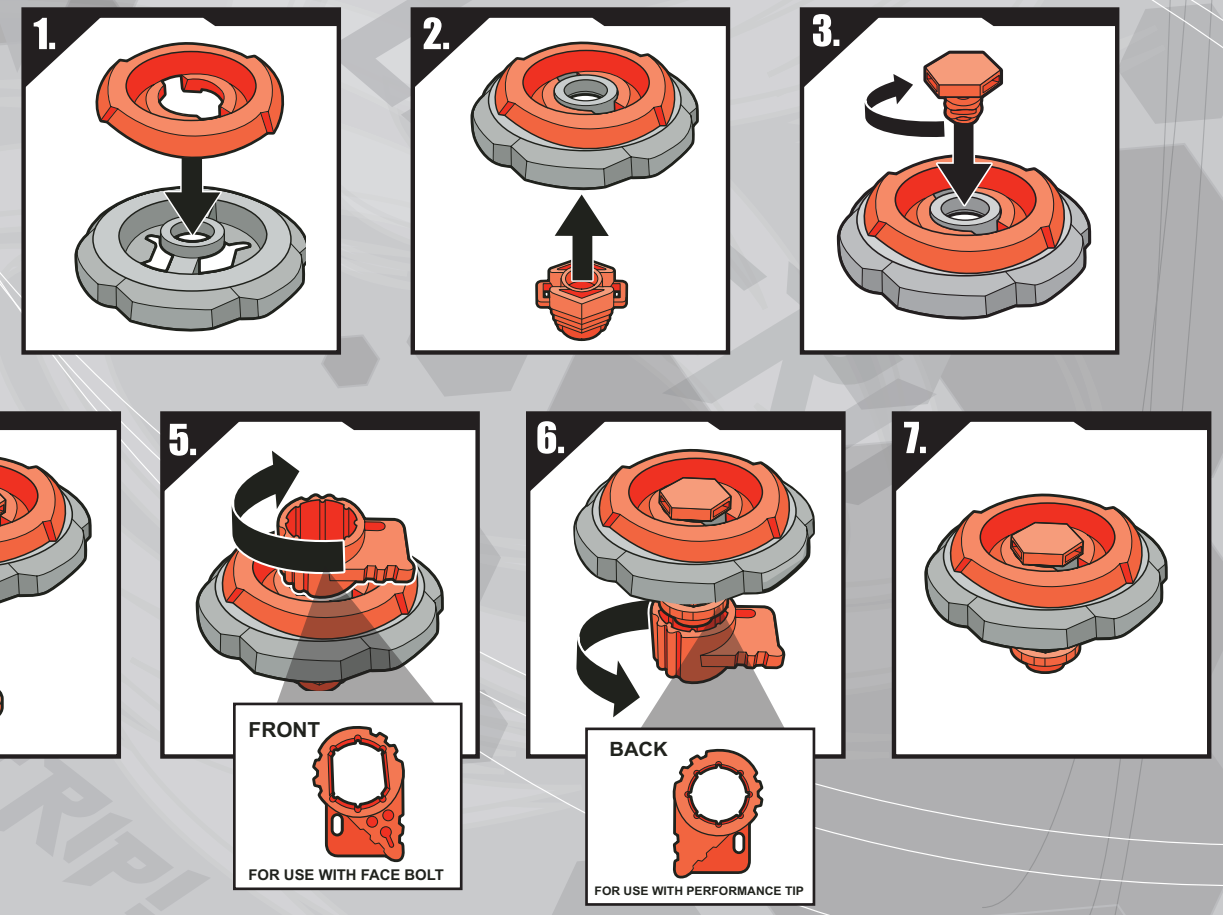

AGES 8+
20917/19495Asst.

BB-47
BALANCE
EARTH EAGLE™ 145WD

Includes
5-piece top,
Ripcord Launcher™*
& assembly tool.

Before assembly and playing, please read instructions. Please keep these instructions for future reference.

⚠ WARNING:
Do not use Beyblade™ tops or Beystadium™ (sold separately) on tables or other elevated surfaces.

APPLY LABELS AS SHOWN

Remove temporary decals and apply permanent decals as shown.

ASSEMBLY: